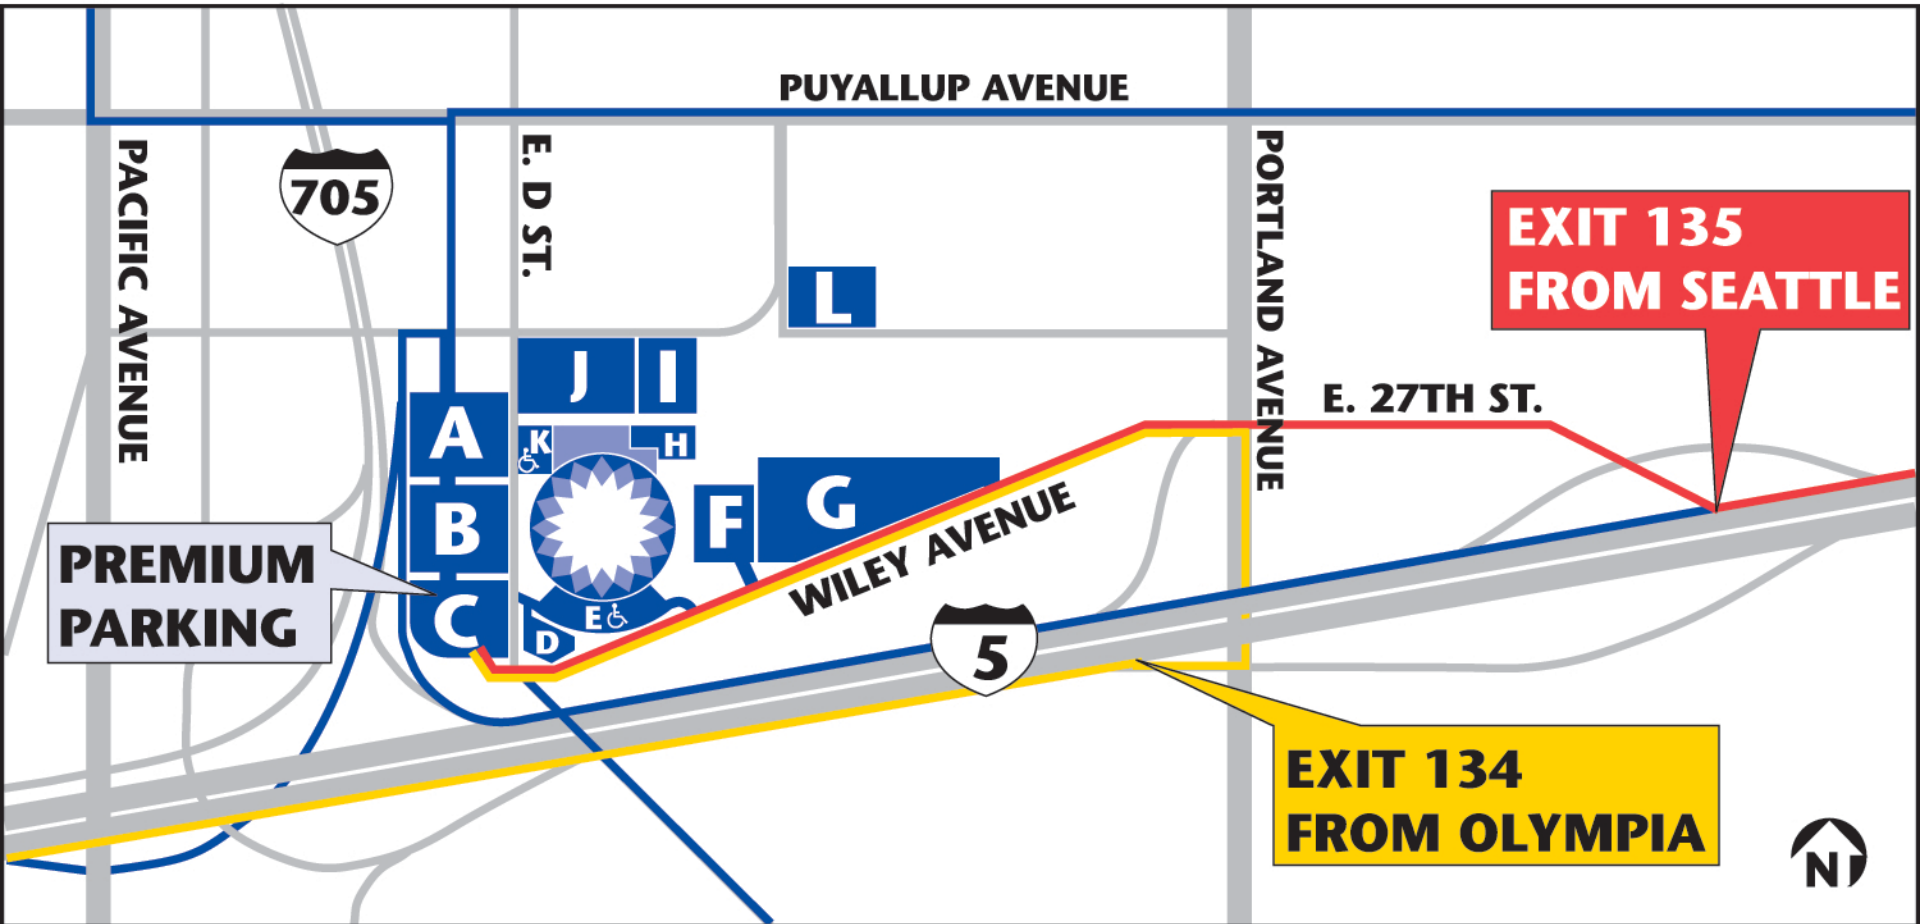

MAP TO TACOMA DOME

**PREMIUM
PARKING**

**EXIT 135
FROM SEATTLE**

**EXIT 134
FROM OLYMPIA**

PARKING LOT LOCATIONS