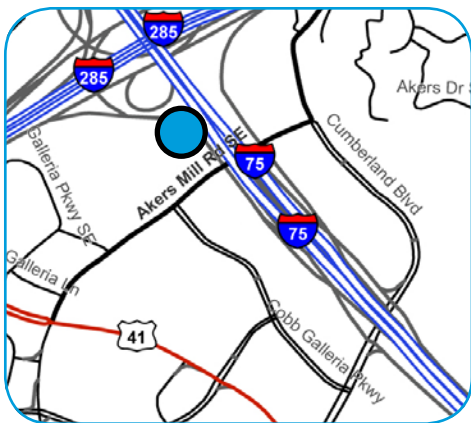

Brilliant I-75 Digital Display

Cobb Energy Performing Arts Centre double-sided digital display overlooking I-75N.

This digital display at the *Cobb Energy Performing Arts Centre* is located on the west side of I-75N just south of I-285. Reads to north and south bound traffic. This display can accommodate both static or full motion video. Traffic is heavy throughout the day, with morning and evening rush hours extremely heavy.

The immediate area includes the Galleria Centre, Cumberland Mall, retail stores, restaurants, office parks and affluent residential neighborhoods.

Location #020011(A/B/C)

DEC 107.4 per side

Dimensions: Approximately 26' high by 40' wide. Gas South has the bottom 6' of the LED sign (static logo/tag line), leaving approximately 20' x 40' for advertisements.

Advertising Matrix Size: 240 x 512 pixels

Digital Display Your 8 second message rotates once every 90 seconds. Reads to both north and south bound traffic – minimum of 1,920 spots every 24 hrs.

All rates NET.
 *A per diem rate of \$750 per day is available upon request. All programs sold under per diem rates are pre-emptable at the discretion of Clear Channel Outdoor.