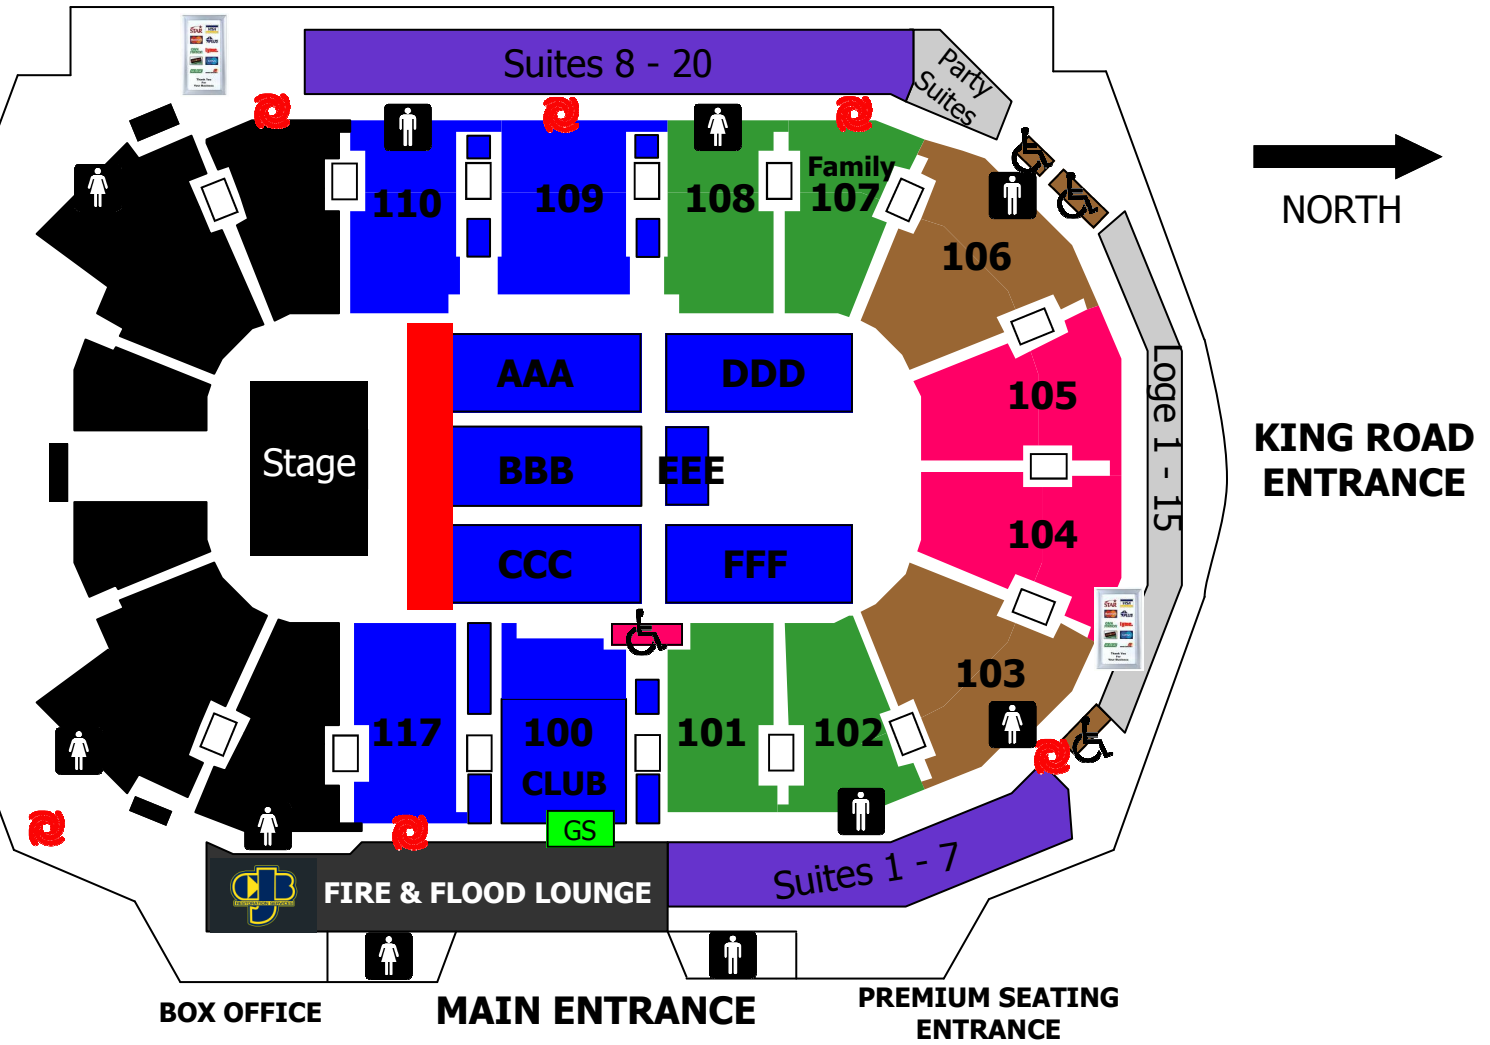

# Reba

Thursday - March 18, 2010  
 Show: 7:30pm  
 Doors: 6:30pm

- \$119
- \$100
- \$90
- \$80
- \$59

Additional service fees apply.  
 Add \$5 for CLUB seats

**Columbia Bible College Family Section 107**  
 No alcohol in this section

-  ATM Machine
-  Concessions
-  Wheelchair
-  Washrooms
-  Guest Services

**KING ROAD ENTRANCE**

**BOX OFFICE      MAIN ENTRANCE      PREMIUM SEATING ENTRANCE**