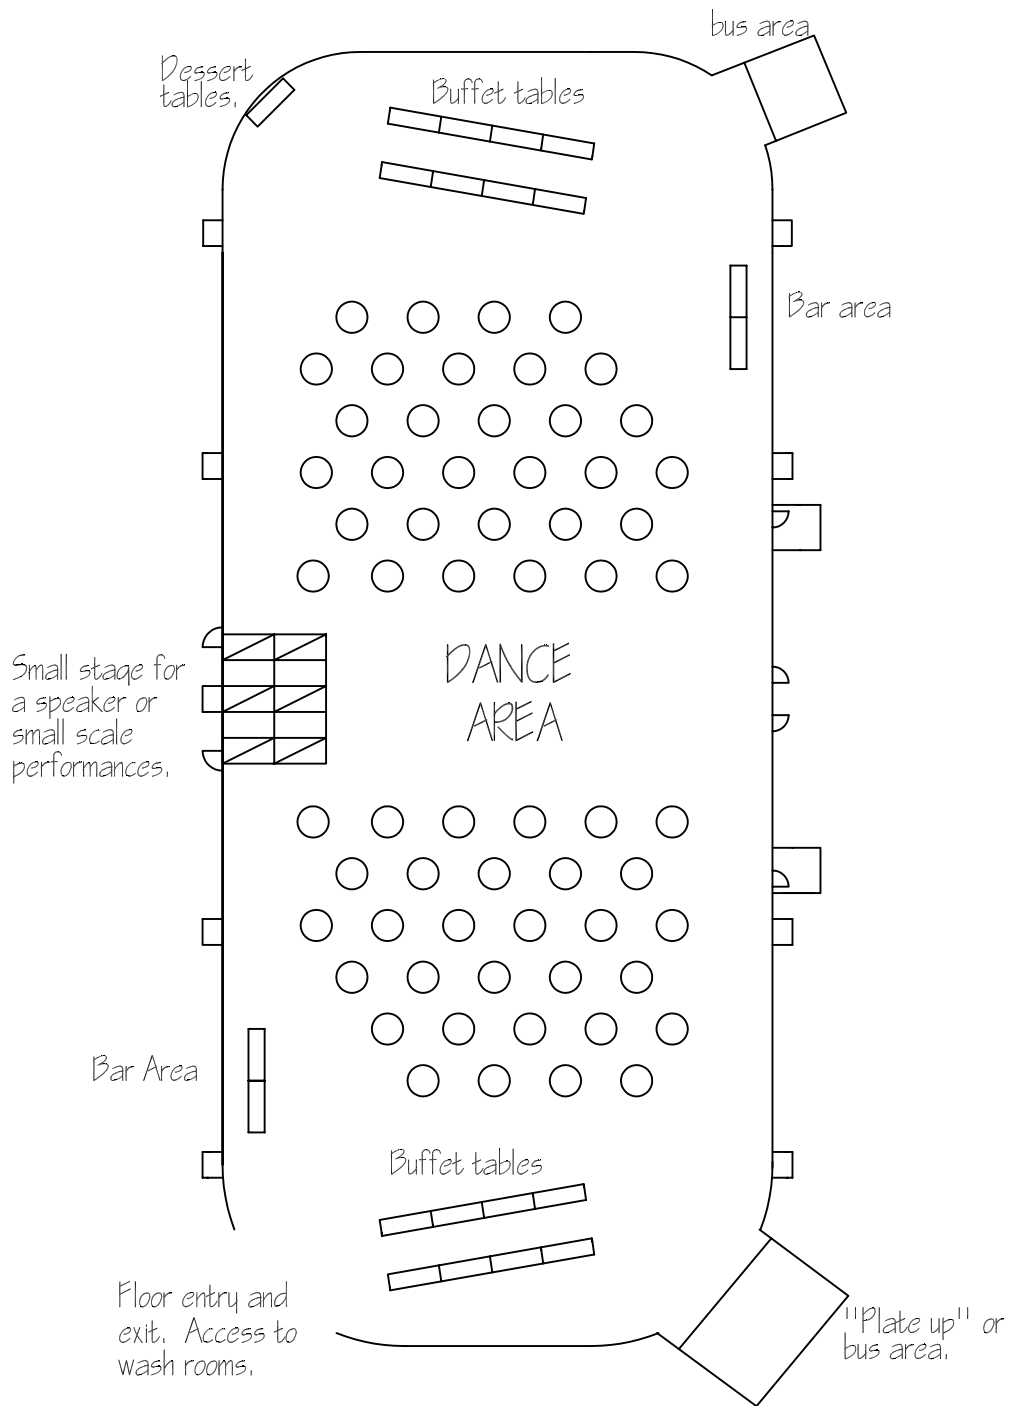

This is a generic Arena Banquet set-up  
for a full-house situation.

This configuration is with a dance floor allowing for 500 patrons. The Arena can be set for up to 800 and is very flexible for any variation of banquet or event.