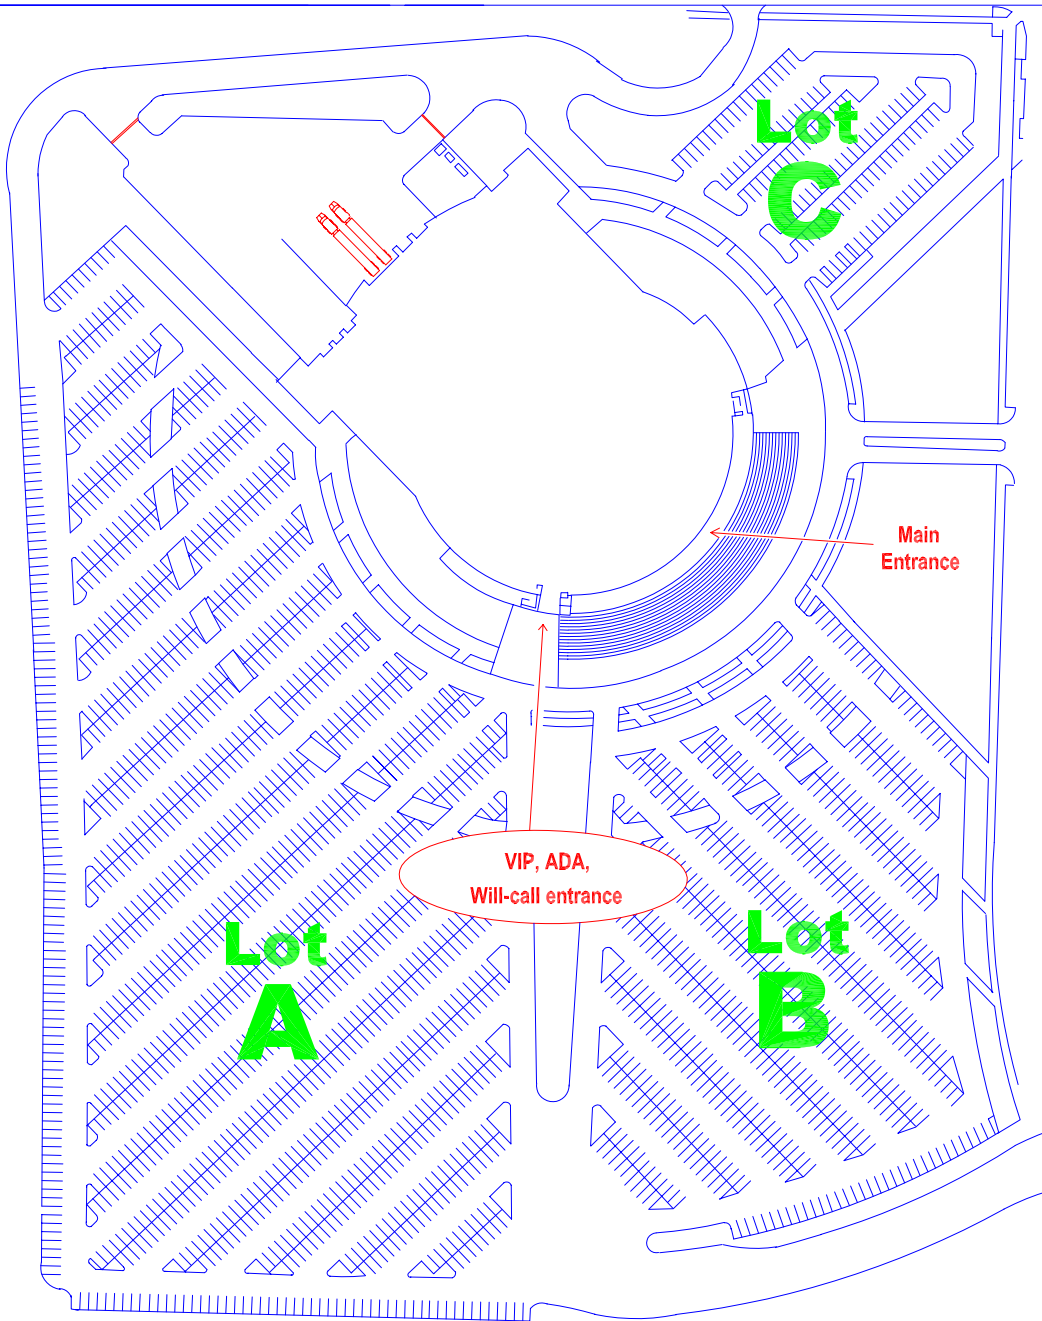

'E' Center Parking Lot Site Diagram

3100 South

Interstate - 215

Decker Lake Drive (2200 West)

3500 South